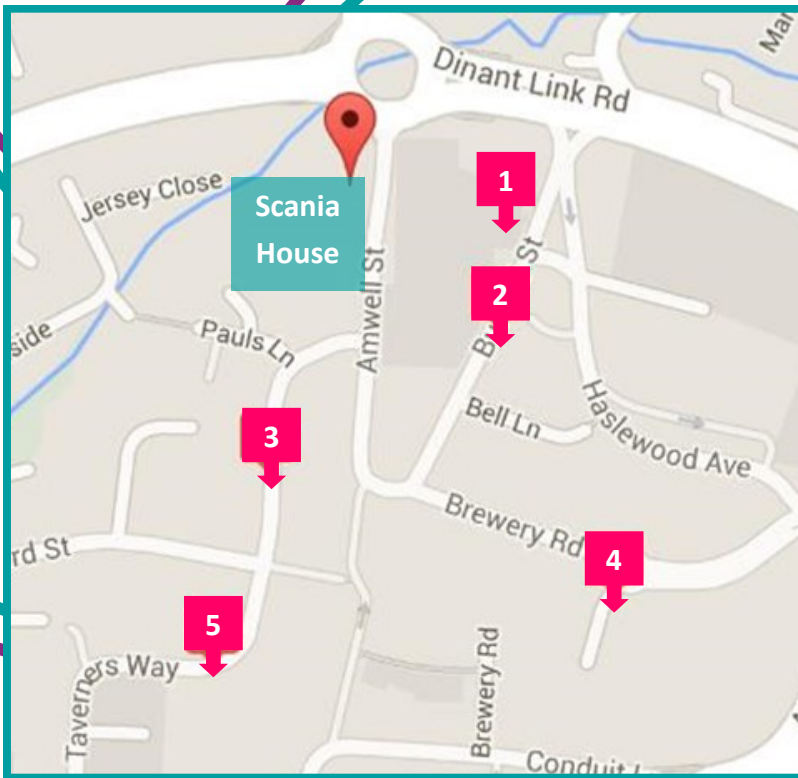

Scania House
17 Amwell Street
Hoddesdon
EN11 8TS

Scania House

Directions to Scania House By Road

Take the Hoddesdon turnoff from the A10 (A10 Link Road), at the next roundabout take the third exit. Scania House is the second building on the right.

Parking Locations	Distance	Hours	Price
1 Morrisons— Burford Street entrance	2 mins	Mon-Sun	First 2hrs free
2 Burford Street	2 mins	Mon-Sun	£4.00 / max
3 Taverners Way North—Taverners Way	3 mins	Mon-Sun	£4.00 / max
4 Sainsbury's—Brewery Road	5 mins	Mon-Sun	First 2hrs free
5 Taverners Way South	5 mins	Mon-Sun	£4.00 / max